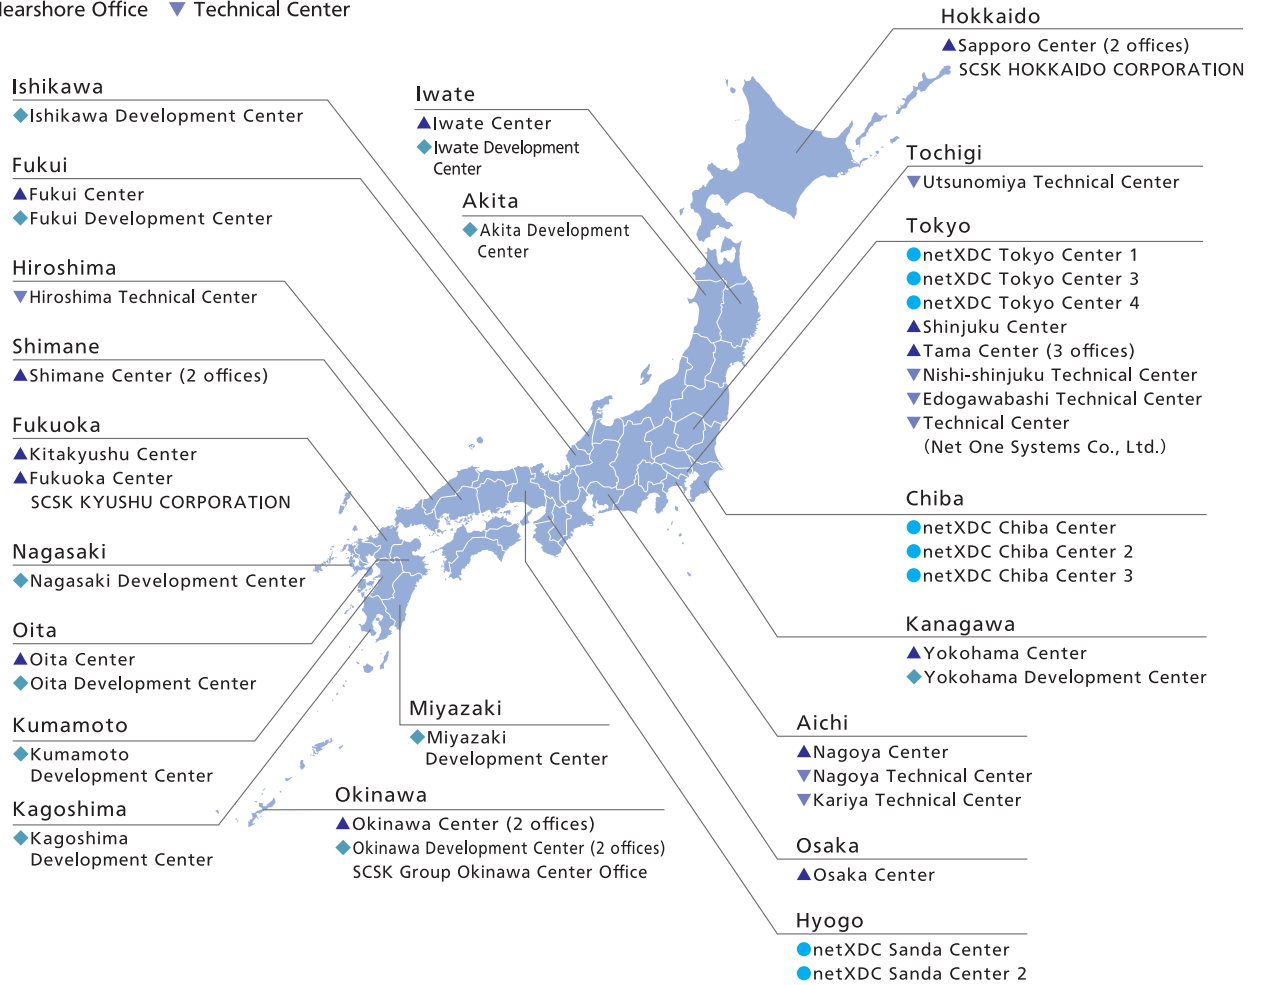

Organizational Chart

Domestic Network

| | | |
|----------------------------------|--|----------------------|
| Toyosu Head Office | Toyosu Front, 3-2-20, Toyosu, Koto-ku, Tokyo 135-8110, Japan | TEL: +81-3-5166-2500 |
| SCSK LINK SQUARE | TOYOSU FORESIA, 3-2-24, Toyosu, Koto-ku, Tokyo 135-0061, Japan | TEL: +81-3-5166-2500 |
| Odaiba Office | Tokyo Midtown Yaesu, Yaesu Central Tower, 2-2-1, Yaesu, Chuo-ku, Tokyo 104-0028, Japan | TEL: +81-3-5166-2500 |
| Nishinohon Kitahama Office | Tradepia Odaiba, 2-3-1, Daiba, Minato-ku, Tokyo 135-0091, Japan | TEL: +81-3-3570-6500 |
| Nishinohon Senri Office | Osaka Shoken Torihikijo Bldg., 1-8-16, Kitahama, Chuo-ku, Osaka-shi, Osaka 541-0041, Japan | TEL: +81-6-6223-8800 |
| Nishinohon Honmachi Office | Sumitomo Corporation Senri Bldg., 1-2-2, Shinsenri Nishimachi, Toyonaka-shi, Osaka 560-0083, Japan | TEL: +81-6-6223-8800 |
| Chubu Office | Metlife Honmachi Square Bldg., 2-5-7, Honmachi, Chuo-ku, Osaka-shi, Osaka 541-0053, Japan | TEL: +81-6-4705-3700 |
| Hiroshima Office | SC Fushimi BLDG., 2-16-26, Nishiki, Naka-ku, Nagoya-shi, Aichi 460-0003, Japan | TEL: +81-52-209-7500 |
| Kyushu Office | Hiroshima High Bldg.21, 3-1, Kanayama-cho, Naka-ku, Hiroshima-shi, Hiroshima 730-0022, Japan | TEL: +81-82-545-6671 |
| Tama Center Office | CONNECT SQUARE HAKATA, 1-17-1, Hakataekihigashi, Hakata-ku, Fukuoka-shi, Fukuoka 812-0013, Japan | TEL: +81-92-472-5800 |
| SCSK Group Okinawa Center Office | SCSK Tama Center Bldg., 2-3, Sannoushita, Tama-shi, Tokyo 206-0042, Japan | TEL: +81-42-310-1411 |
| | 4-35-2, Gusukuma, Urasoe-shi, Okinawa 901-2133, Japan | TEL: +81-98-870-4180 |

SCSK Group Domestic and Overseas Networks

Domestic Network

Our domestic network provides high-quality services with unwavering reliability and security.

- Data Center ▲ BPO Center
- ◆ Nearshore Office ▼ Technical Center