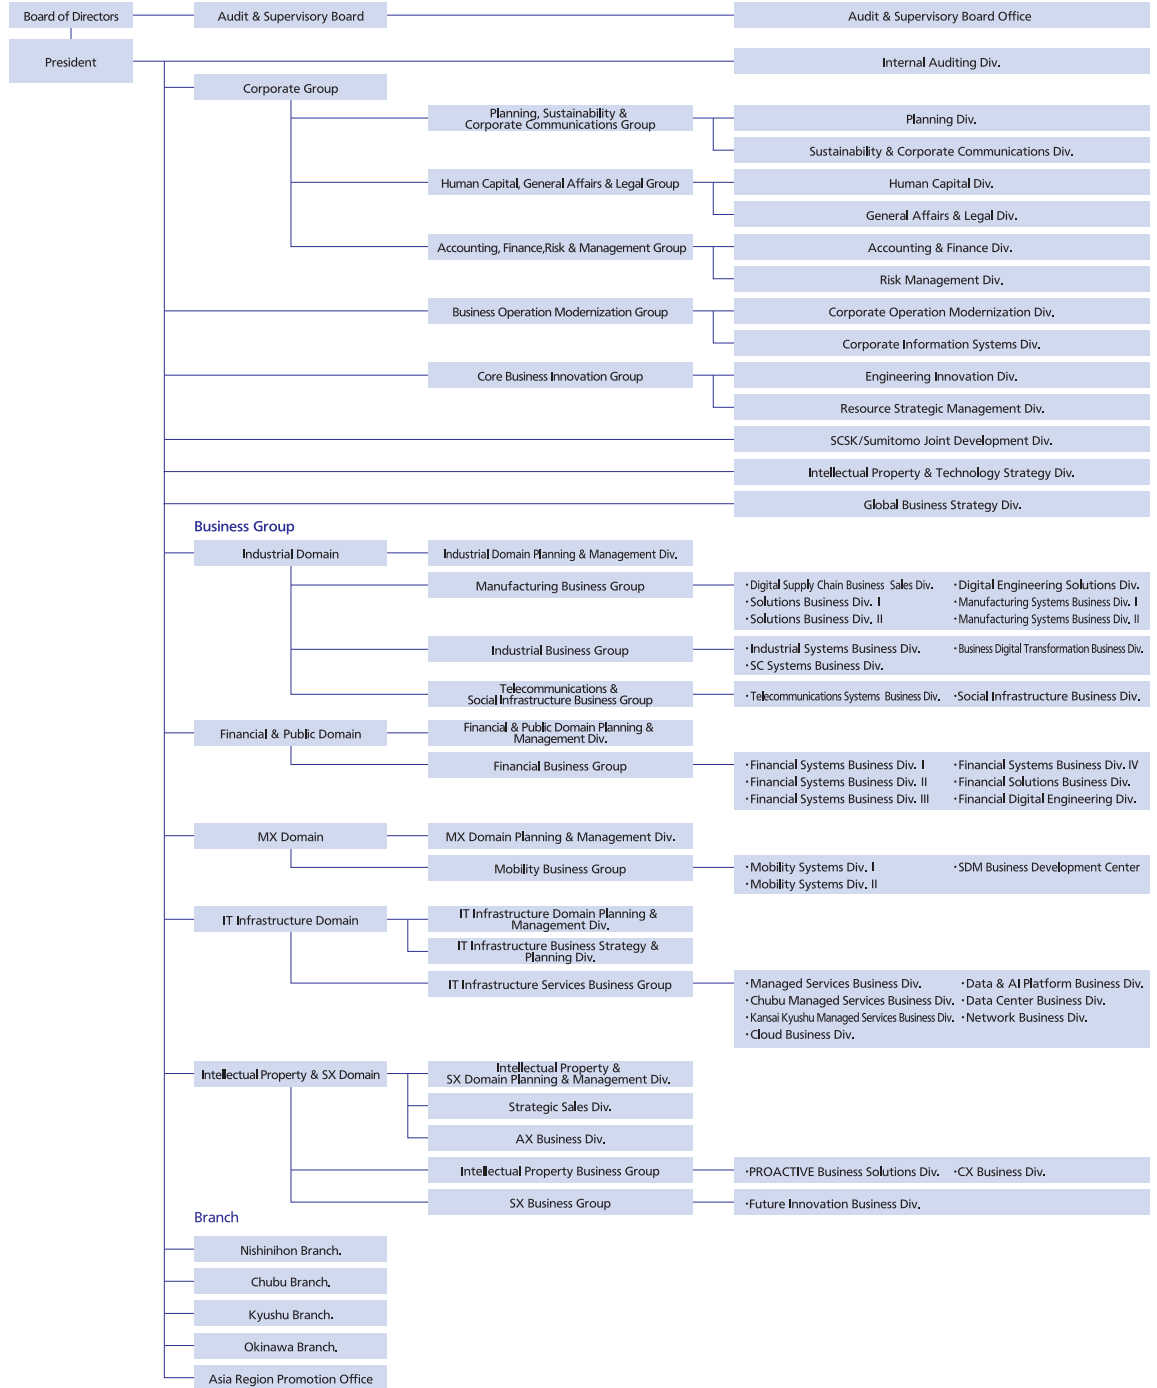

Basic Information

Company name SCSK Corporation
Established October 25, 1969
Capital 21,561 million yen (As of March 31,2025)
Net sales 596,065 million yen (FY2024 Consolidated)
Operating profit 66,121 million yen (FY2024 Consolidated)
Employees 20,252 (As of March 31,2025 Consolidated)

Organizational Chart

Domestic Network

Toyosu Head Office	Toyosu Front, 3-2-20, Toyosu, Koto-ku, Tokyo 135-8110, Japan	TEL: +81-3-5166-2500
SCSK LINK SQUARE	TOYOSU FORESIA, 3-2-24, Toyosu, Koto-ku, Tokyo 135-0061, Japan	TEL: +81-3-5166-2500
Odaiba Office	Tokyo Midtown Yaesu, Yaesu Central Tower, 2-2-1, Yaesu, Chuo-ku, Tokyo 104-0028, Japan	TEL: +81-3-5166-2500
Nishinohon Kitahama Office	Tradepia Odaiba, 2-3-1, Daiba, Minato-ku, Tokyo 135-0091, Japan	TEL: +81-3-3570-6500
Nishinohon Senri Office	Osaka Shoken Torihikijo Bldg., 1-8-16, Kitahama, Chuo-ku, Osaka-shi, Osaka 541-0041, Japan	TEL: +81-6-6223-8800
Nishinohon Honmachi Office	Sumitomo Corporation Senri Bldg., 1-2-2, Shinsenri Nishimachi, Toyonaka-shi, Osaka 560-0083, Japan	TEL: +81-6-6223-8800
Chubu Office	Metlife Honmachi Square Bldg., 2-5-7, Honmachi, Chuo-ku, Osaka-shi, Osaka 541-0053, Japan	TEL: +81-6-4705-3700
Hiroshima Office	SC Fushimi BLDG., 2-16-26, Nishiki, Naka-ku, Nagoya-shi, Aichi 460-0003, Japan	TEL: +81-52-209-7500
Kyushu Office	Hiroshima High Bldg.21, 3-1, Kanayama-cho, Naka-ku, Hiroshima-shi, Hiroshima 730-0022, Japan	TEL: +81-82-545-6671
Tama Center Office	CONNECT SQUARE HAKATA, 1-17-1, Hakataekihigashi, Hakata-ku, Fukuoka-shi, Fukuoka 812-0013, Japan	TEL: +81-92-472-5800
SCSK Group Okinawa Center Office	SCSK Tama Center Bldg., 2-3, Sannoushita, Tama-shi, Tokyo 206-0042, Japan	TEL: +81-42-310-1411
	4-35-2, Gusukuma, Urasoe-shi, Okinawa 901-2133, Japan	TEL: +81-98-870-4180